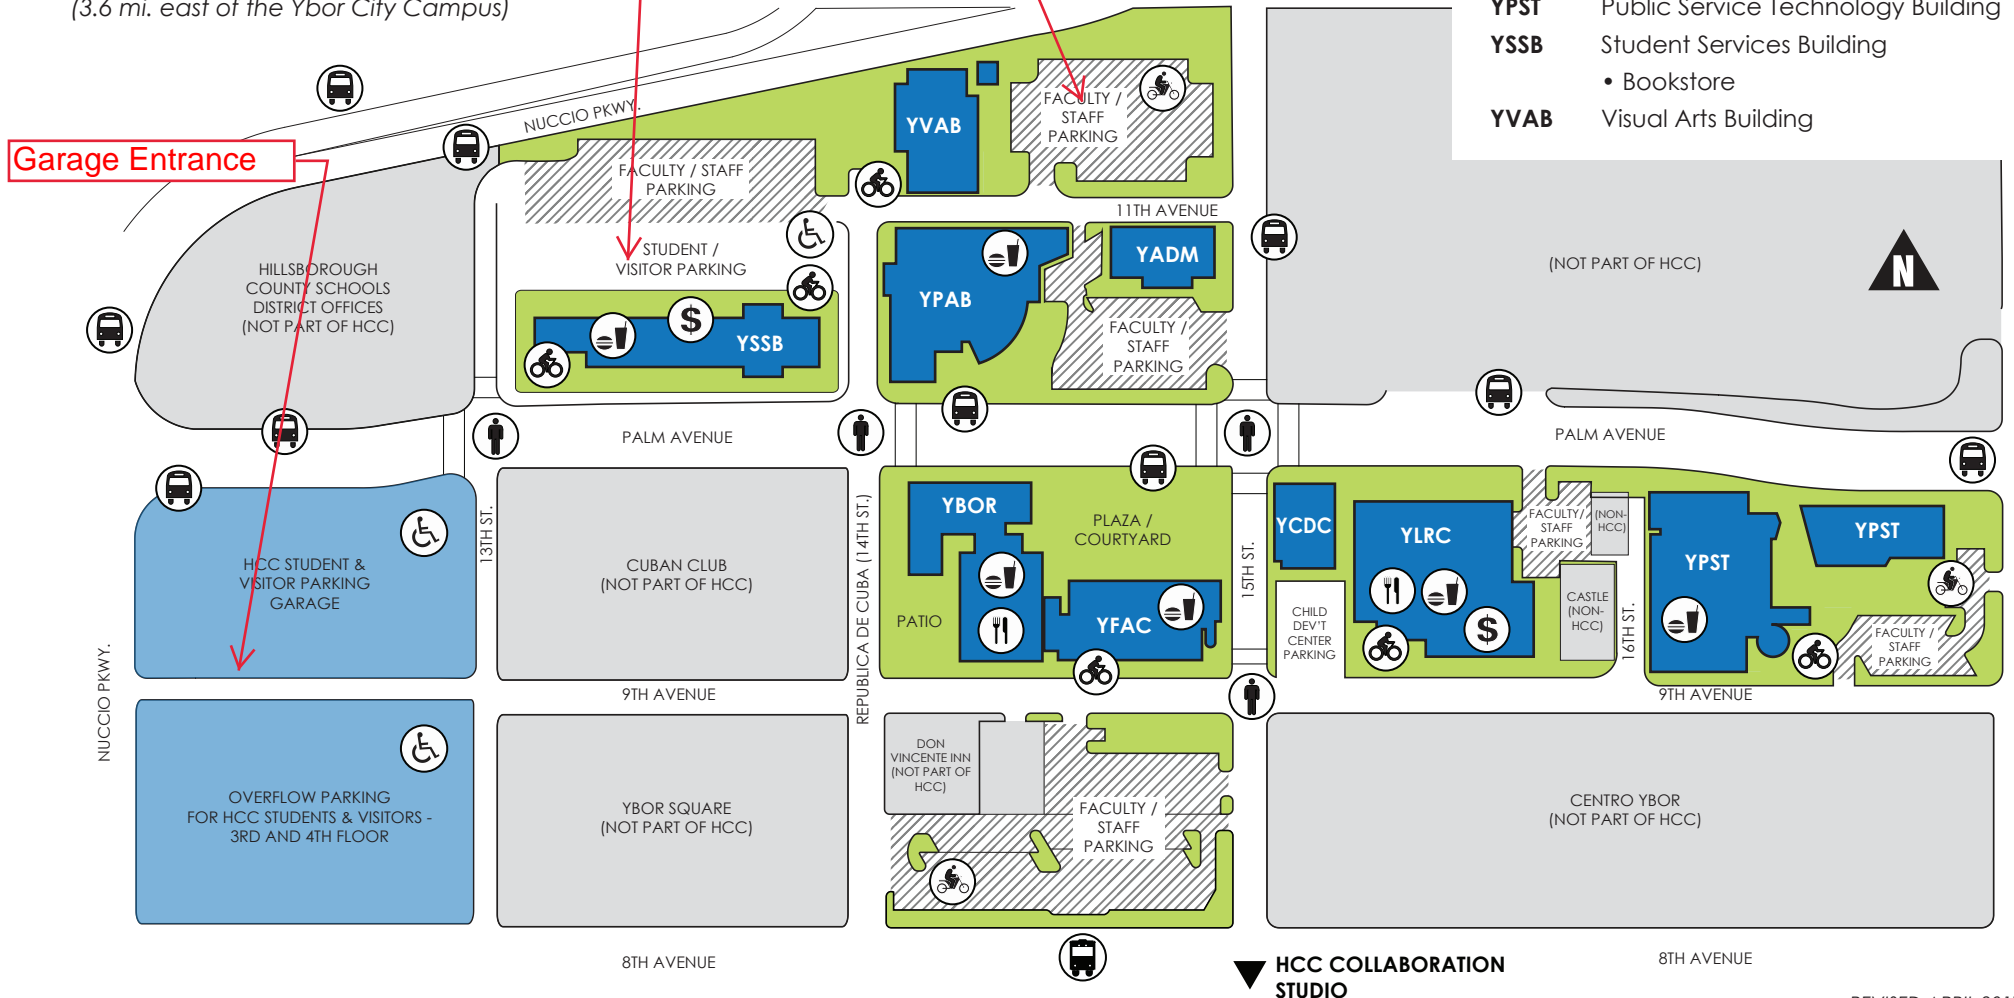

**Ybor City Campus Training Center**  
5610 E. Columbus Drive, Tampa, FL 33619  
(3.6 mi. east of the Ybor City Campus)

YVAB Parking

YSSB Parking

Garage Entrance

- ATM
- BIKE RACK
- BUS STOP
- CROSSWALK
- DINING
- HANDICAP PARKING
- MOTORCYCLE
- STREETCAR STOP
- VENDING

### Building Key

- YADM** Administration Building
- YBOR** Ybor Building
  - Public Safety Office
  - Ybor Room
- YCDC** Child Development Center
- YFAC** Faculty Building
- YLRC** Learning Resources Center
  - Academic Success Center
  - GED / Operation College
  - Library
- YPAB** Performing Arts Building
  - Gallery and Theaters
- YPST** Public Service Technology Building
- YSSB** Student Services Building
  - Bookstore
- YVAB** Visual Arts Building