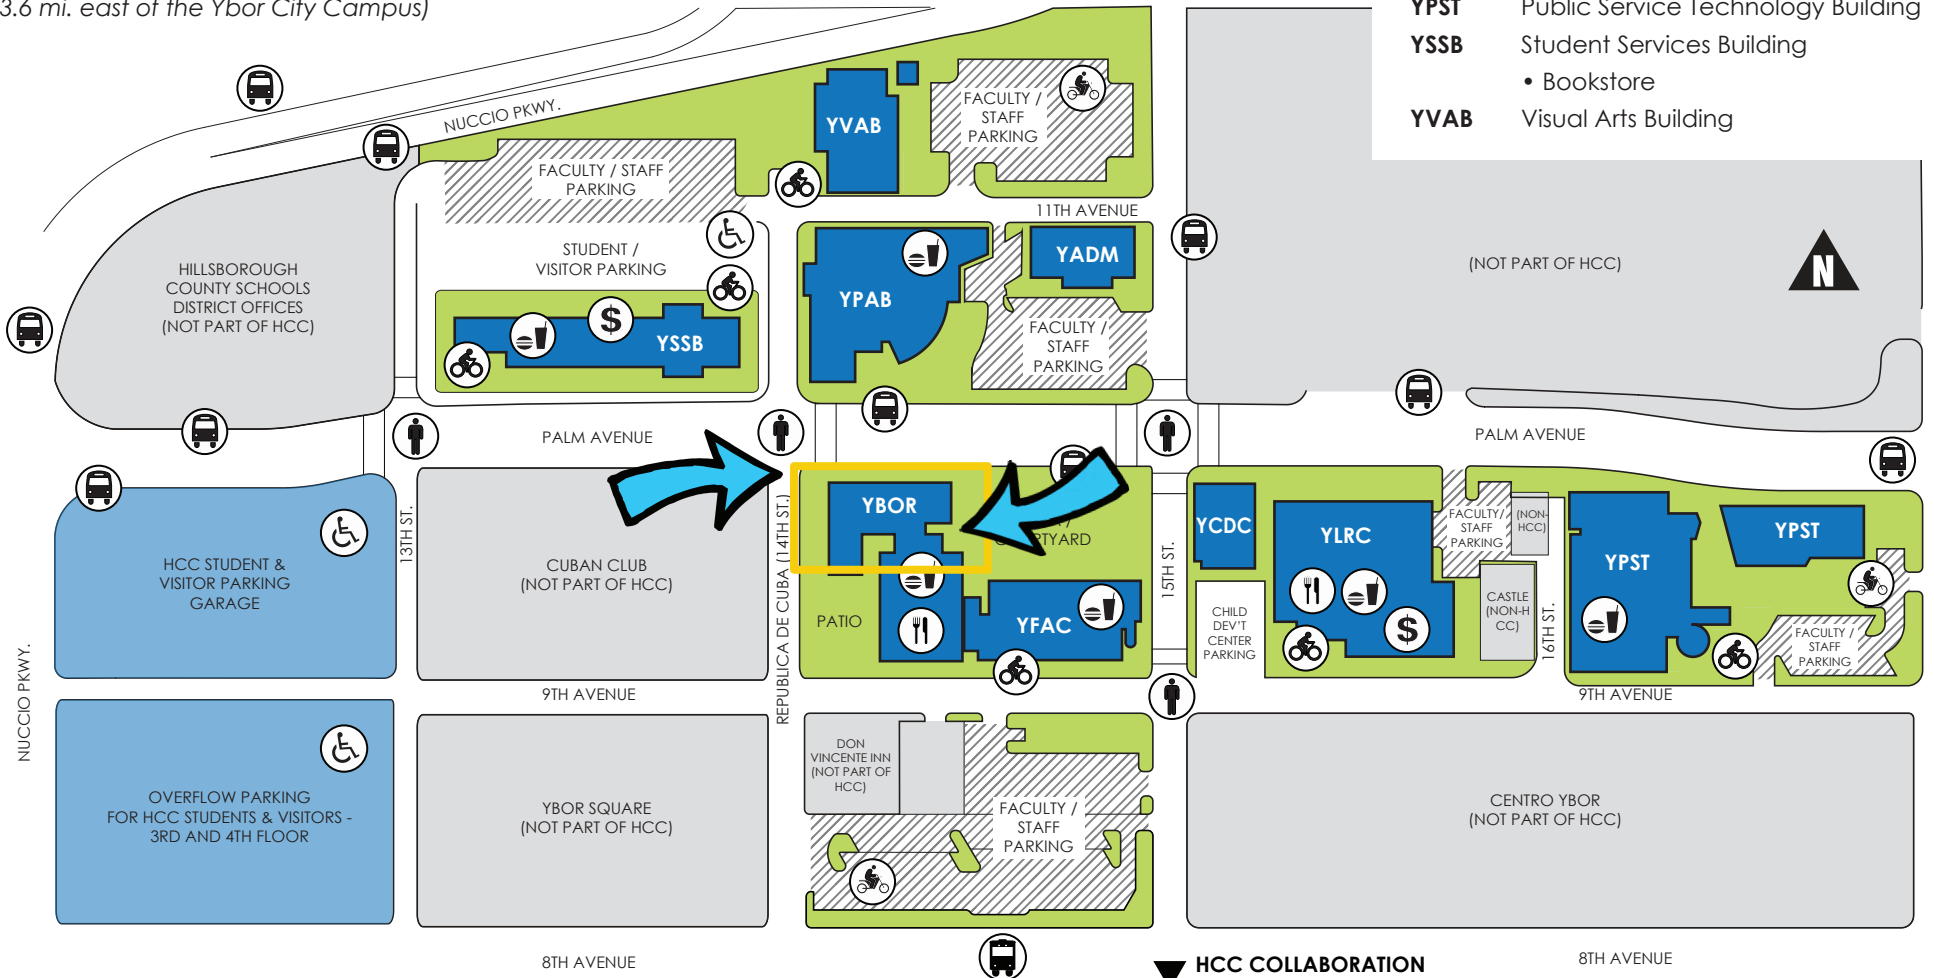

HCC

Ybor City Campus

Hillsborough Community College
2112 N. 15th St. Tampa, FL 33605

Off-campus sites:

HCC Collaboration Studio

1602 N. 15th Street, Tampa, FL 33605
(0.3 mi. south of the Ybor City Campus)

Ybor City Campus Training Center

5610 E. Columbus Drive, Tampa, FL 33619
(3.6 mi. east of the Ybor City Campus)

- ATM
- BIKE RACK
- BUS STOP
- CROSSWALK
- DINING
- HANDICAP PARKING
- MOTORCYCLE
- STREETCAR STOP
- VENDING

Building Key

- YADM** Administration Building
- YBOR** Ybor Building
 - Public Safety Office
 - Ybor Room
- YCDC** Child Development Center
- YFAC** Faculty Building
- YLRC** Learning Resources Center
 - Academic Success Center
 - GED / Operation College
 - Library
- YPAB** Performing Arts Building
 - Gallery and Theaters
- YPST** Public Service Technology Building
- YSSB** Student Services Building
 - Bookstore
- YVAB** Visual Arts Building