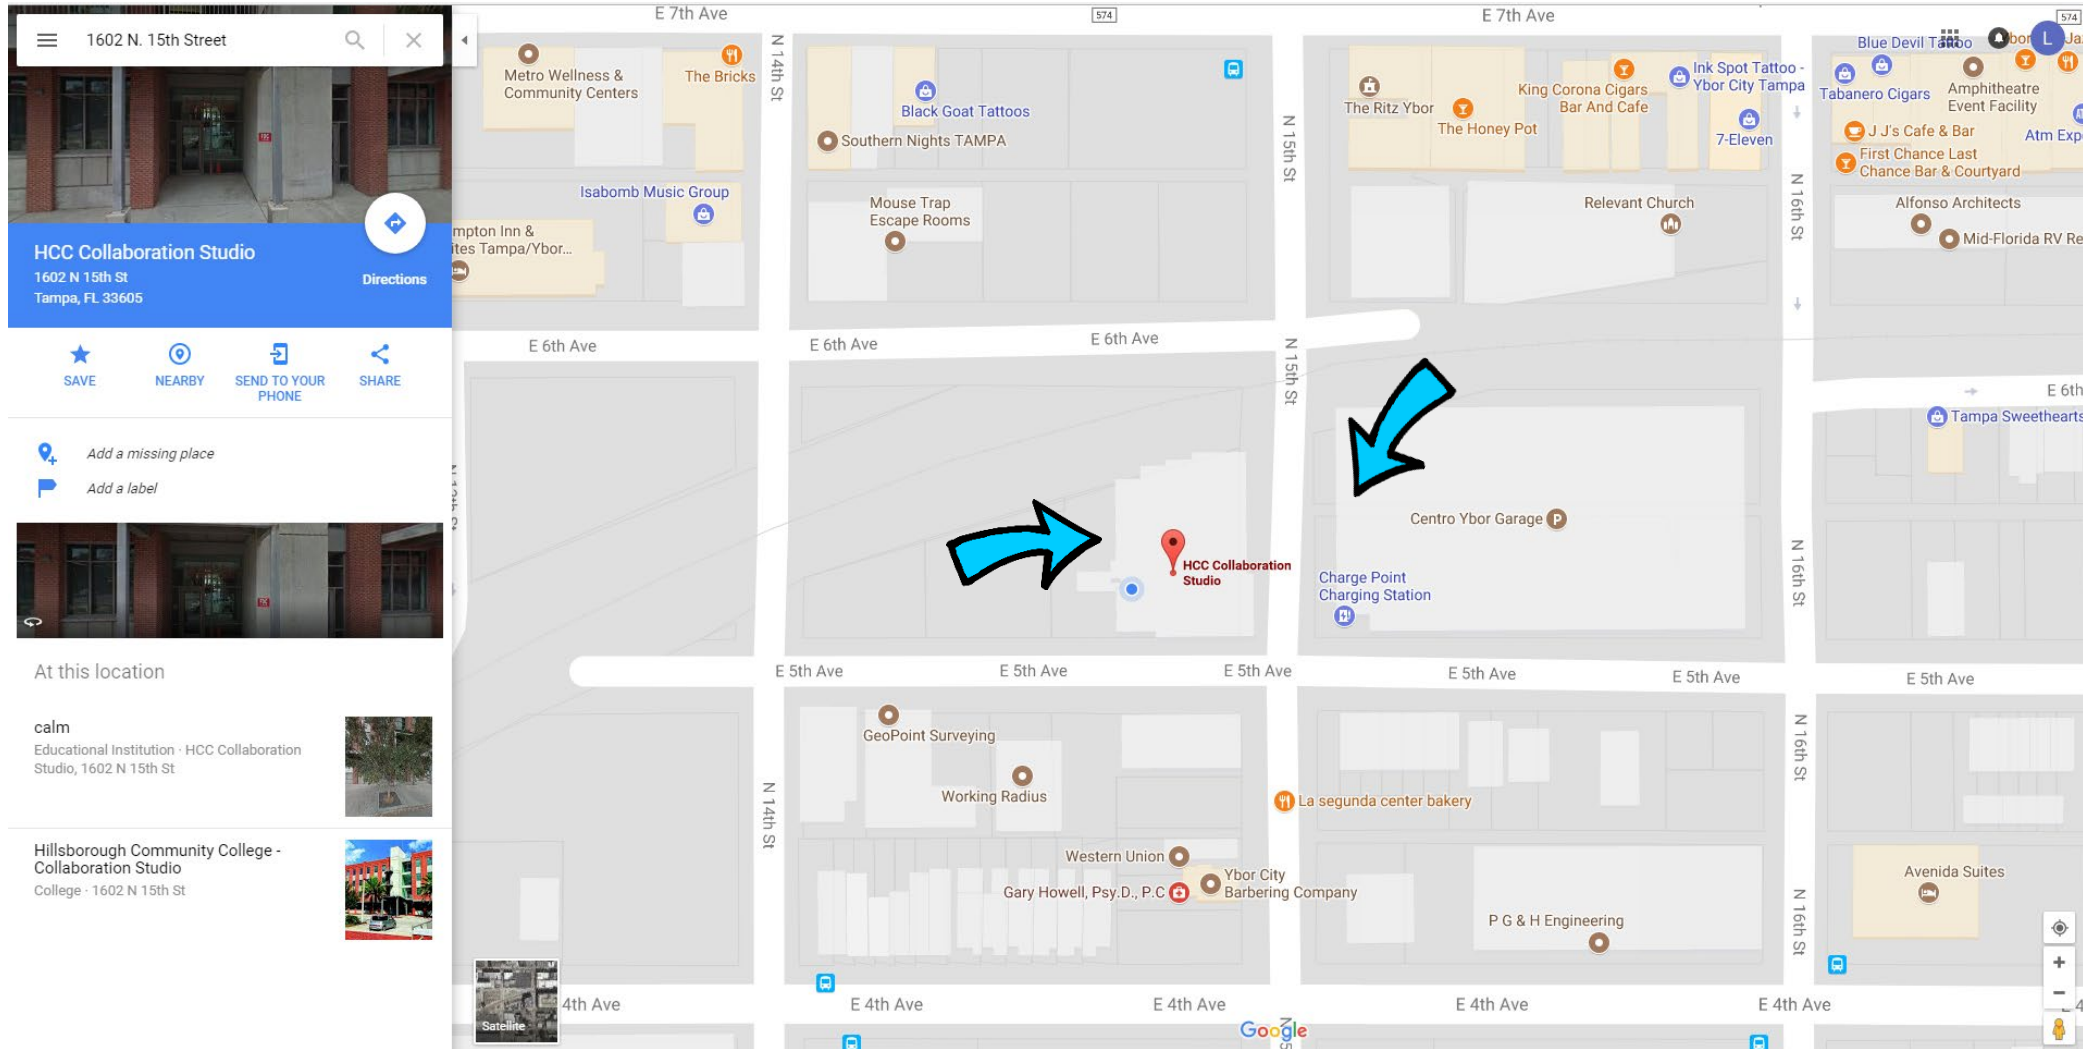

QEES - ELM Trainings – Map

HCC Collaboration Studio & Parking

1602 N 15th Street, Tampa, FL, 33605

Free parking is available in front of the building. Parking in the Centro Ybor Garage comes with a fee.

Funded by The Children's Board of Hillsborough County, in partnership with CALM, ELM & HCC